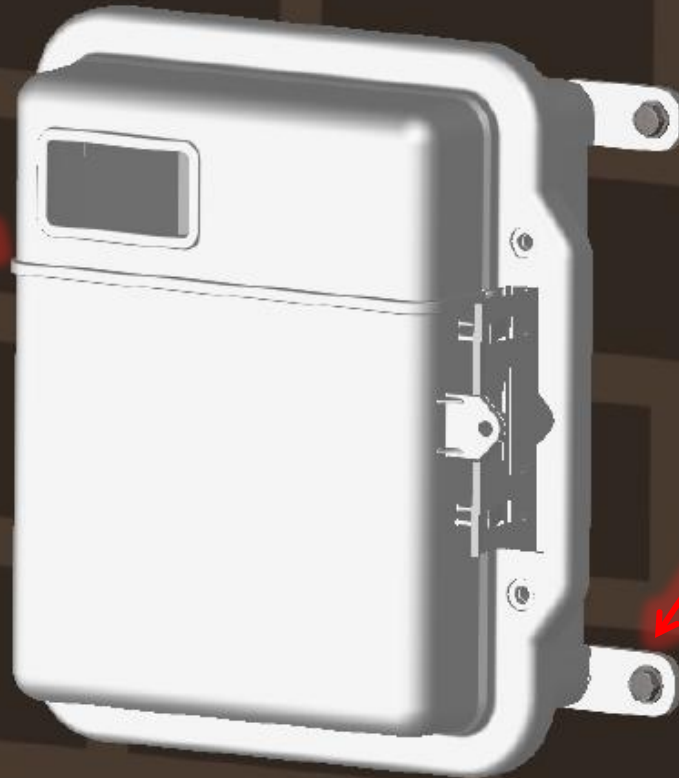

CAP-5X7-1

CAP-4001

**Mounting Feet**

\*includes 4 feet & 4 screws

CAP-5X7-1

Standard  
mounting screws  
with gasket

CAP-5X7-1

CAP-4018  
Pole Clamp

CAP-4017  
Pole Mount

CAP-5X7-1

CAP-4002  
CAP-4003  
CAP-4004  
**Pipe Clamp**  
\*includes 2 clamps & 4 screws