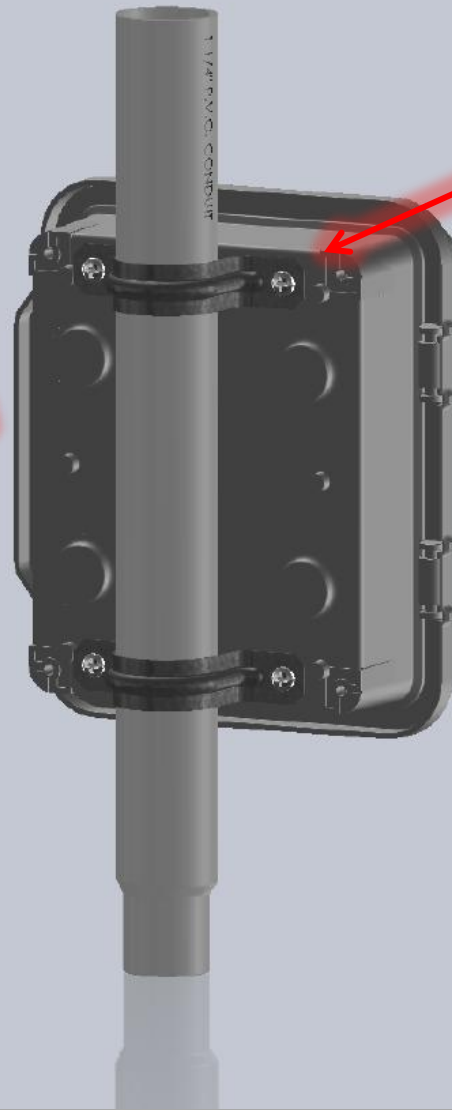

CAP-5X7-1

CAP-4001

**Mounting Feet**

\*includes 4 feet & 4 screws

CAP-5X7-1

Standard  
mounting screws  
with gasket

CAP-5X7-1

CAP-4018  
Pole Clamp

CAP-4017  
Pole Mount

CAP-5X7-1

CAP-4002  
CAP-4003  
CAP-4004  
**Pipe Clamp**  
\*includes 2 clamps & 4 screws